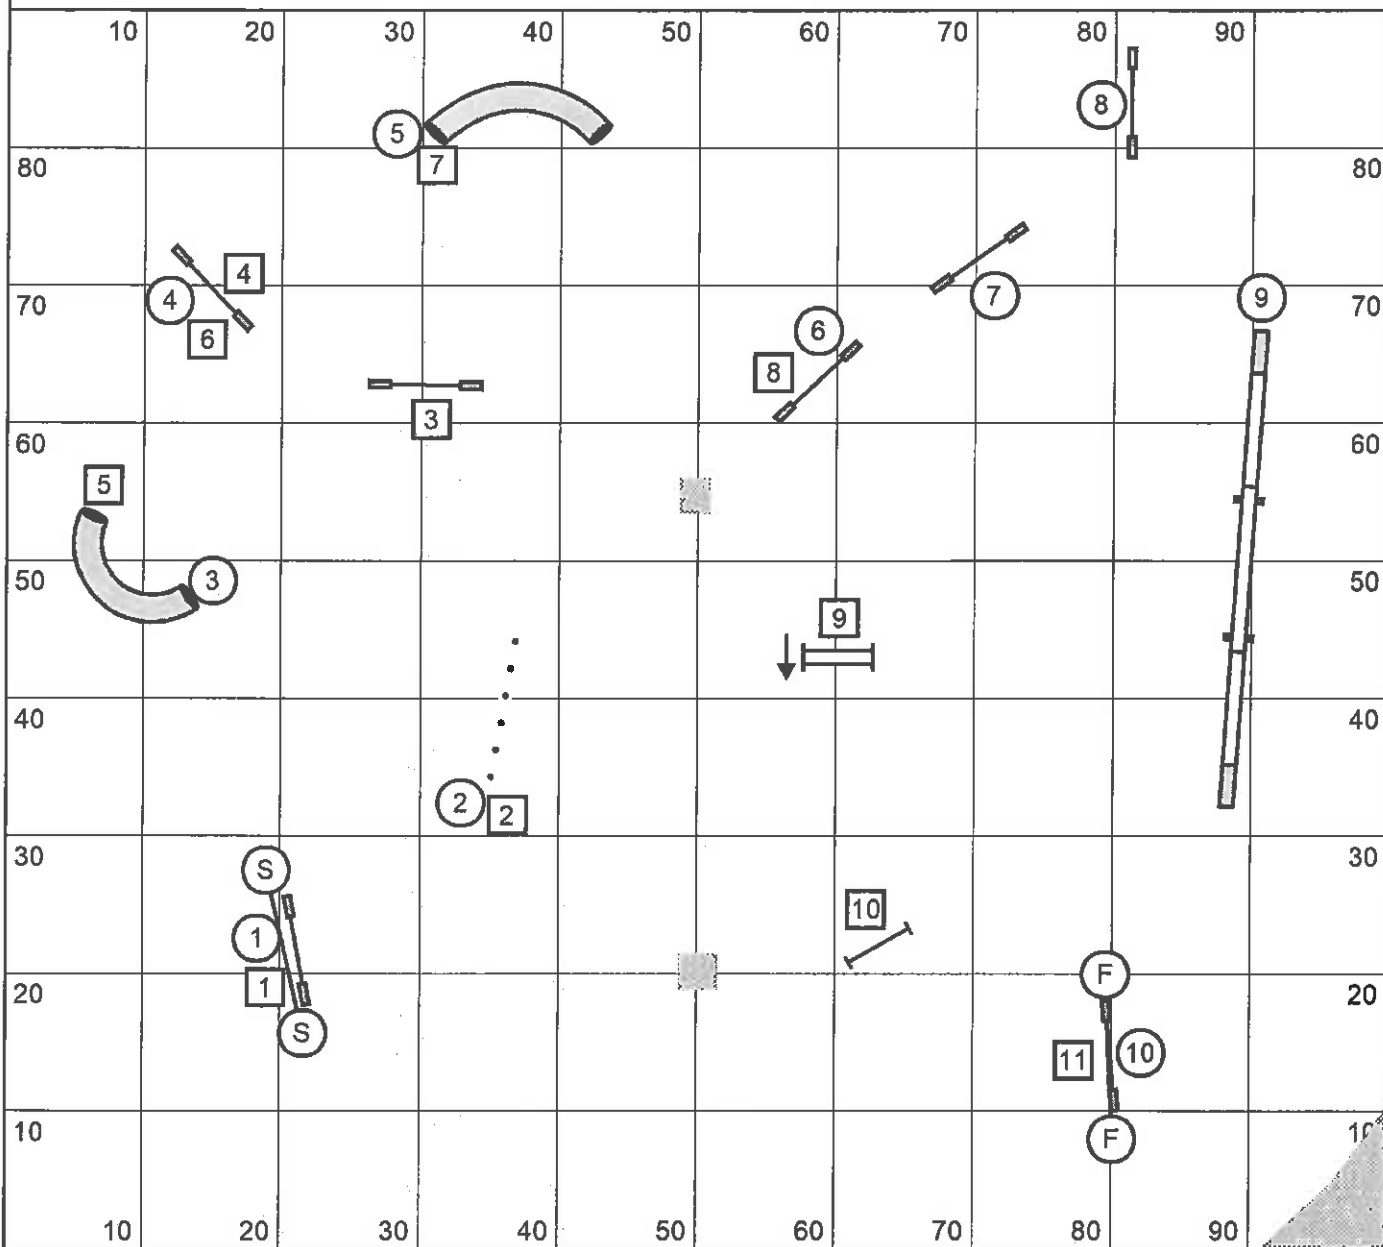

Colors Levels 35C

Colors Levels 35C
Judged By Jennifer Panattoni
Saturday, June 8, 2024
WI-IL Agility Group
Spring Grove, IL