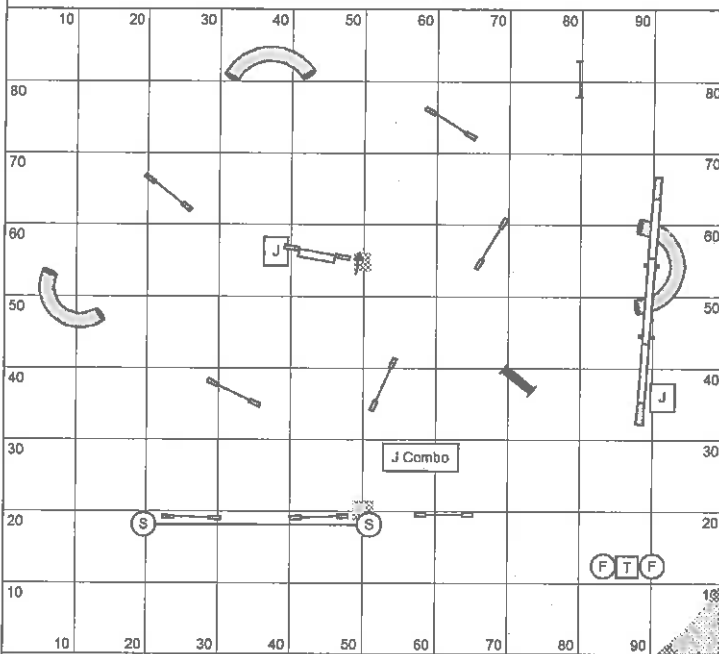

### FullHouse Levels 1235C

Start line is NOT bi-directional, please start behind the line. Race to accumulate enough points for your category/level while completing at least the following obstacles to qualify:

- 3 One-point obstacles (jumps)
- 2 Three-point obstacles (tunnels, panel)
- 1 Five-point obstacle "Joker" (Dog Walk, Double Combo jumps in flow only)

Remember that the table is live at all times. Once your dog touches it, intentionally or not, your game is over. Good luck and have fun!!