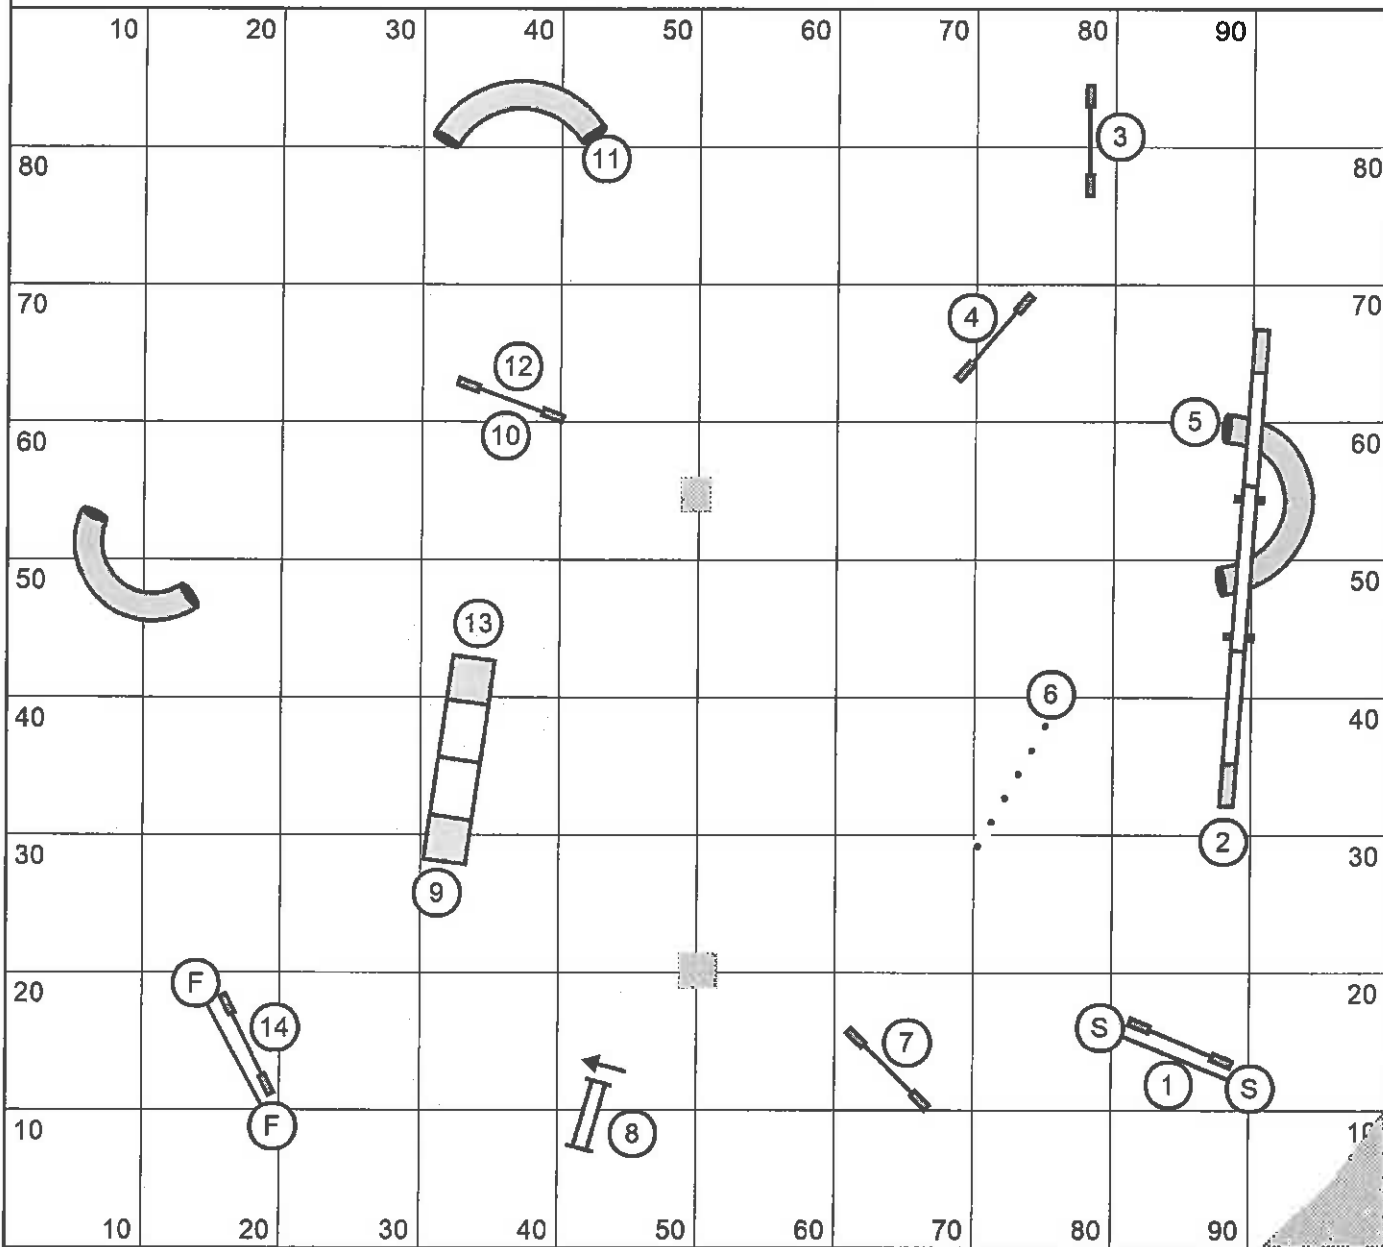

Standard Level 2

Standard Level 2
Judged By Jennifer Panattoni
Saturday, June 8, 2024
WI-ILAgility Group
Spring Grove, IL