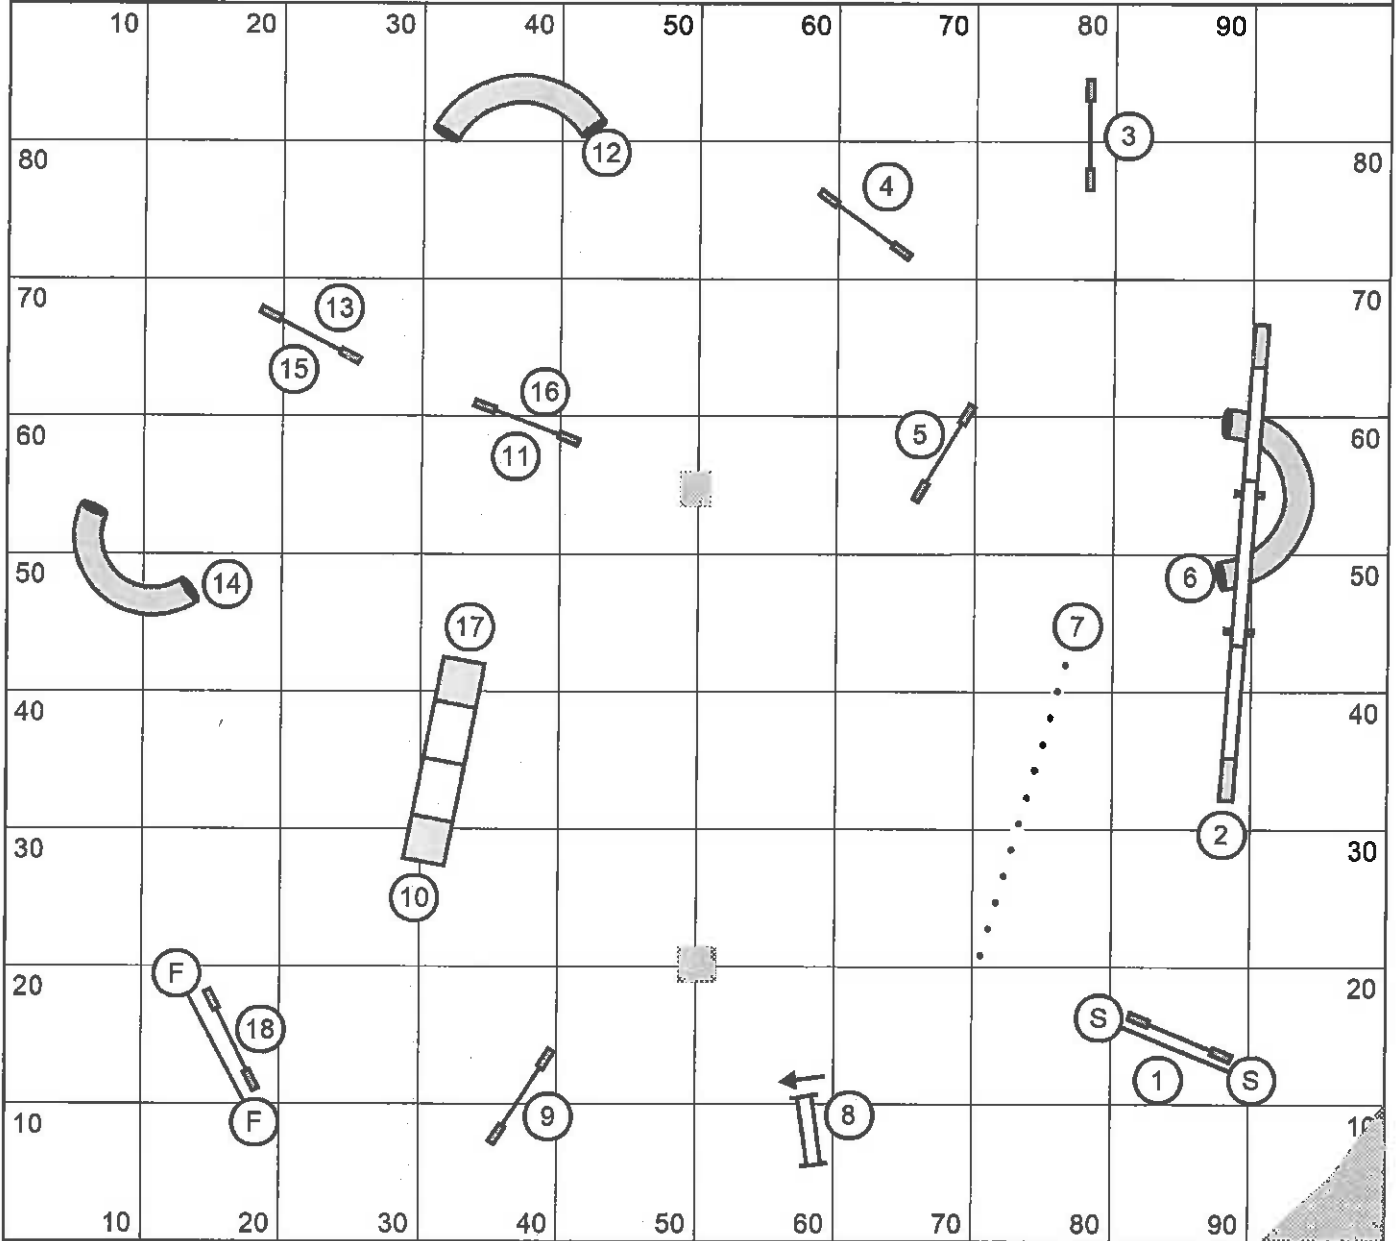

Standard Level 3

Standard Level 3
Judged By Jennifer Panattoni
Saturday, June 8, 2024
WI-IL Agility Group
Spring Grove, IL