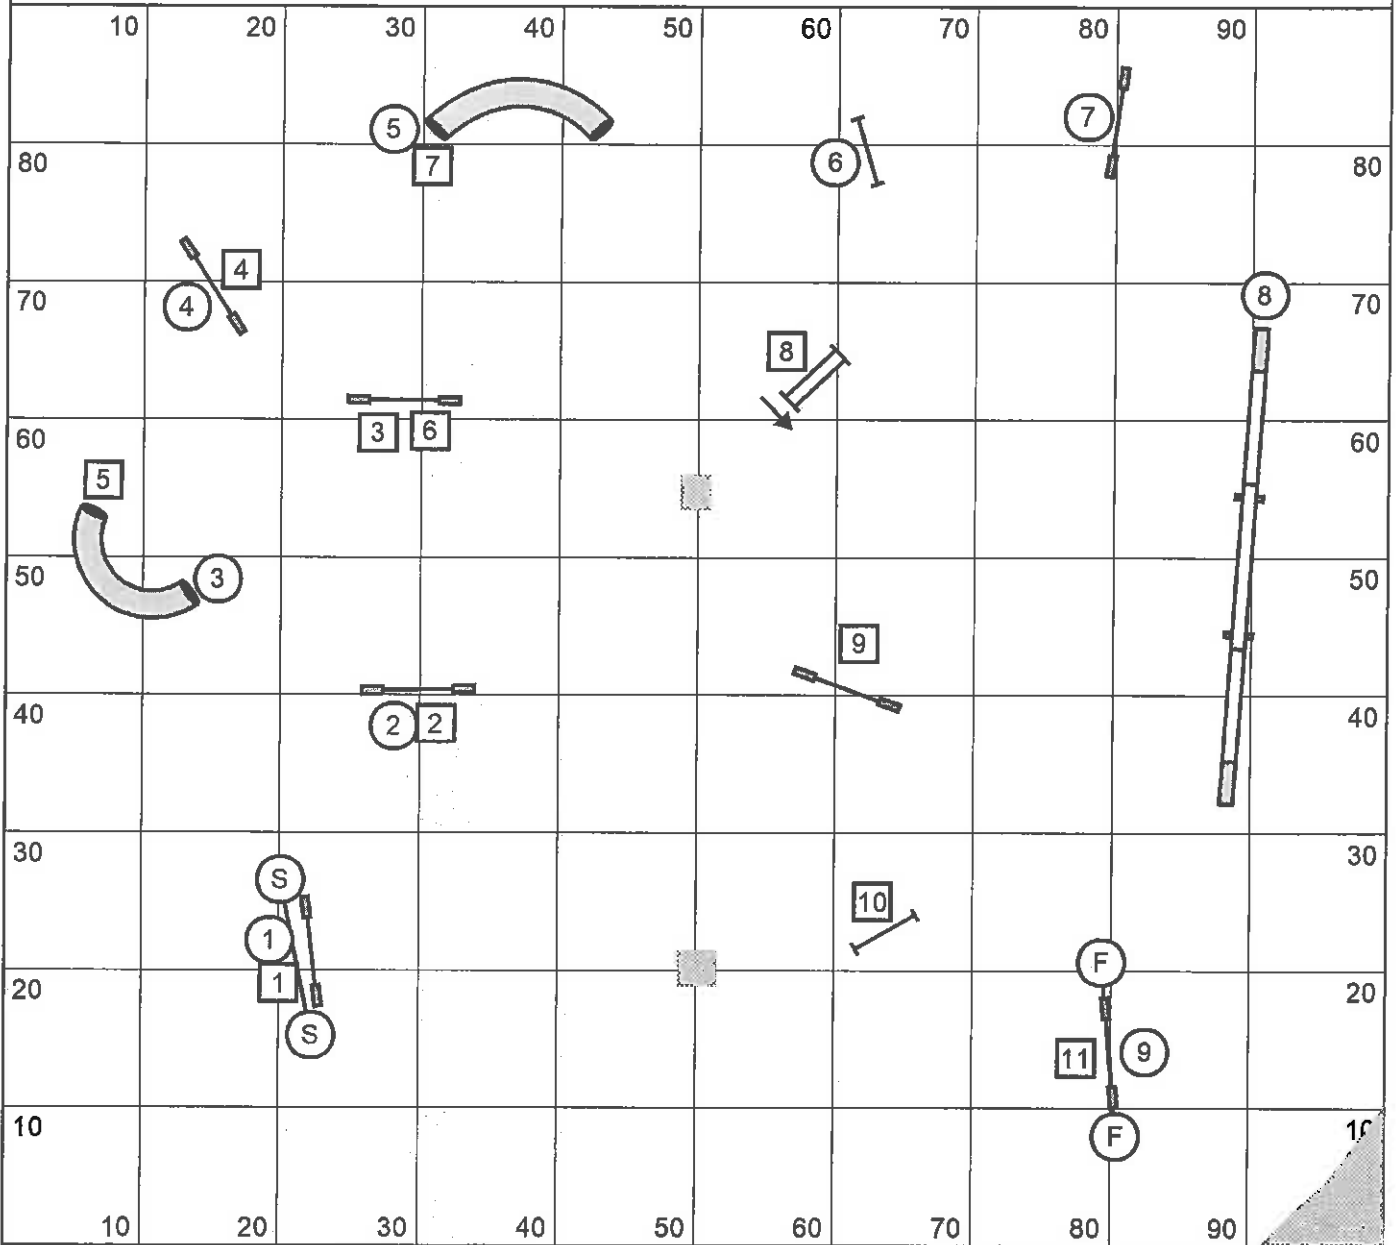

Colors Levels 1 & 2

Colors Levels 1 & 2
Judged By Jennifer Panattoni
Saturday, June 8, 2024
WI-IL Agility Group
Spring Grove, IL