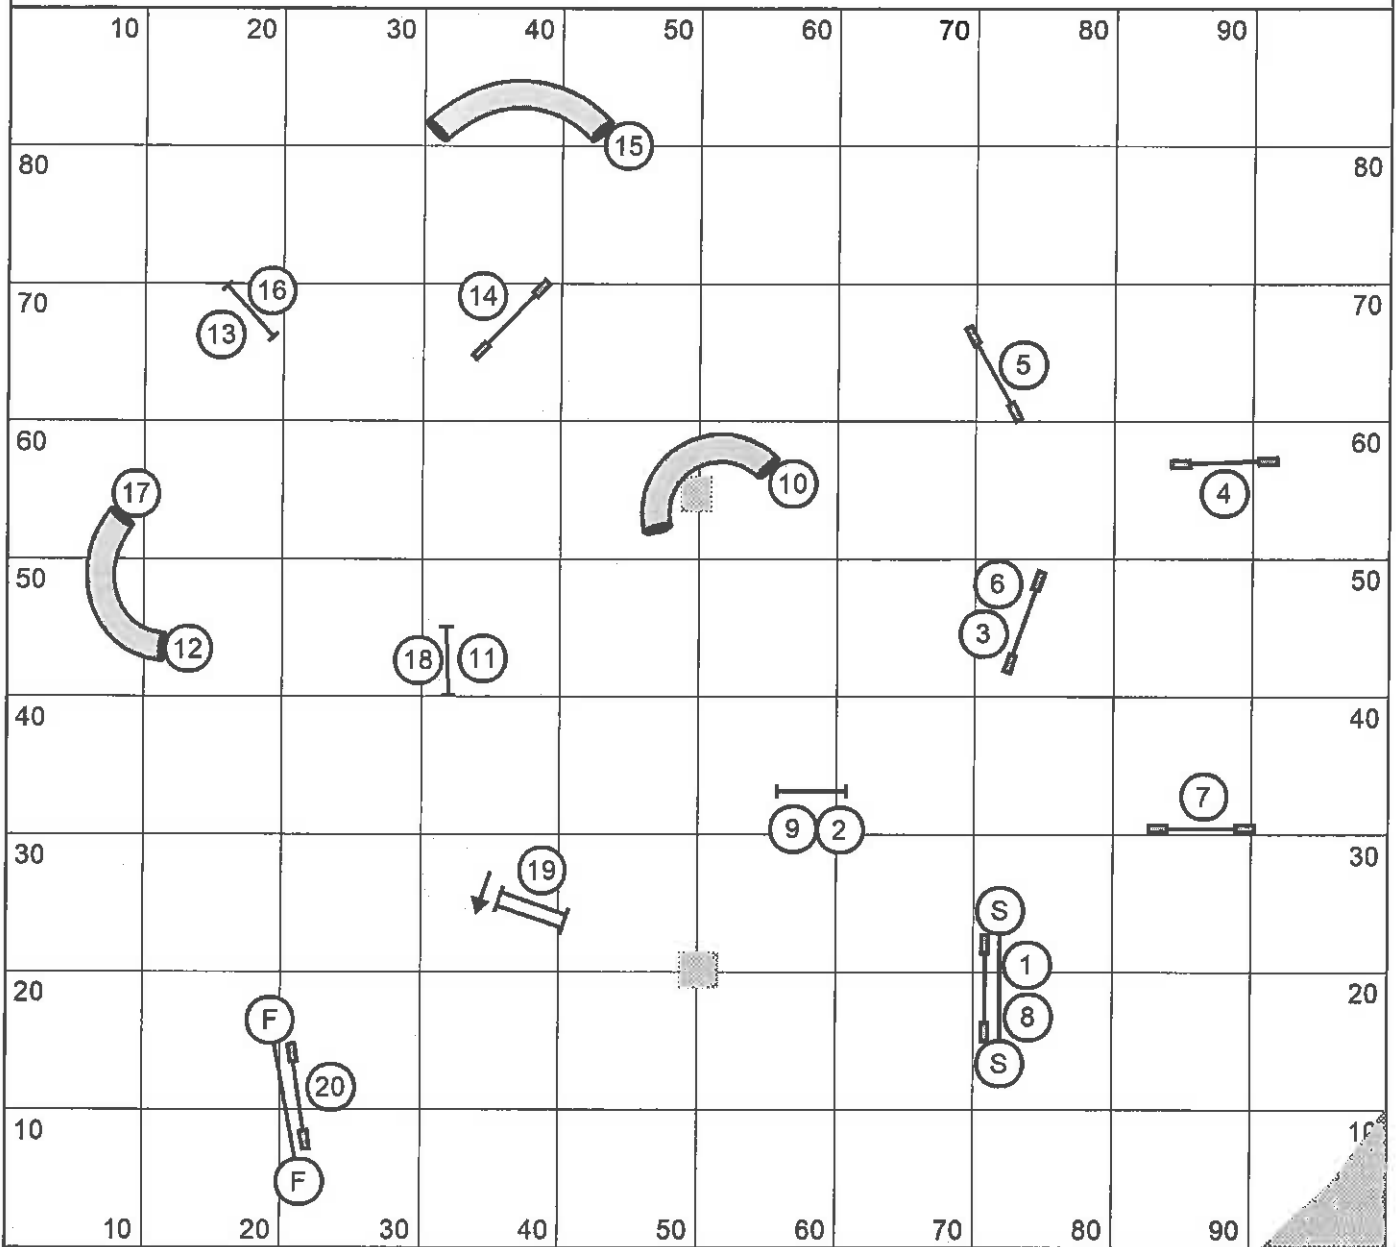

Jumpers Levels 35C

Jumpers Levels 35C
Judged By Jennifer Panattoni
Saturday, June 8, 2024
WI-IL Agility Group
Spring Grove, IL