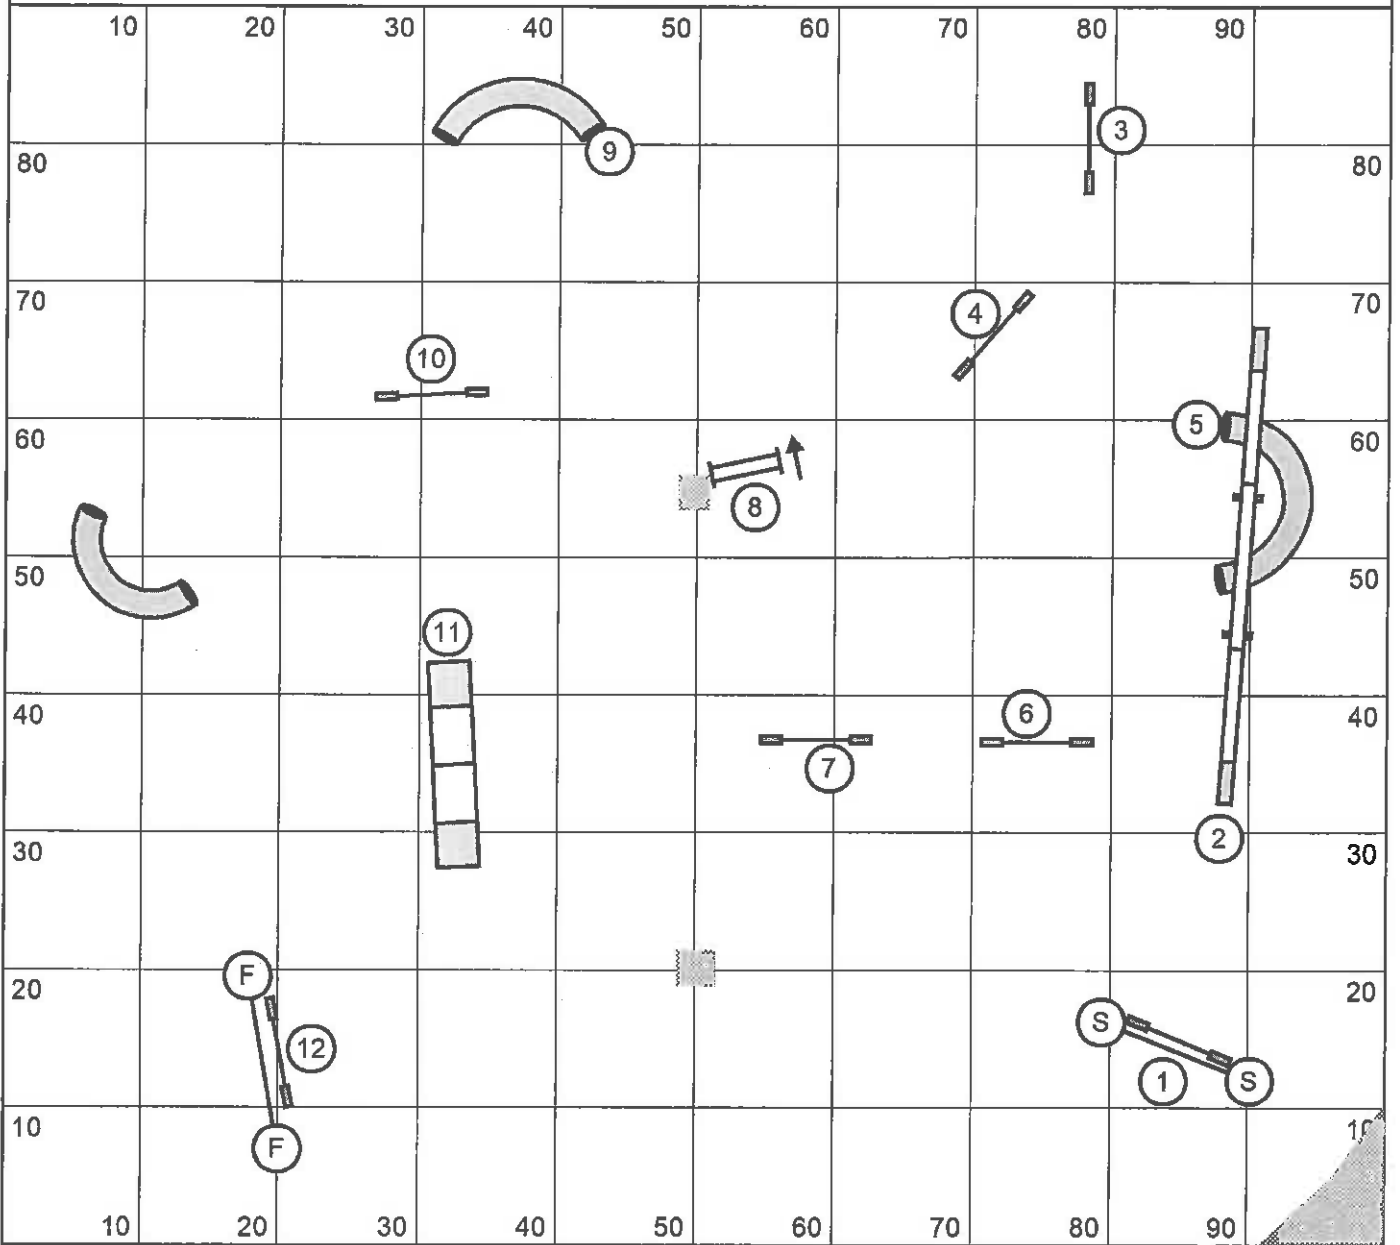

Standard Level 1

Standard Level 1
Judged By Jennifer Panattoni
Saturday, June 8, 2024
WI-IL Agility Group
Spring Grove, IL