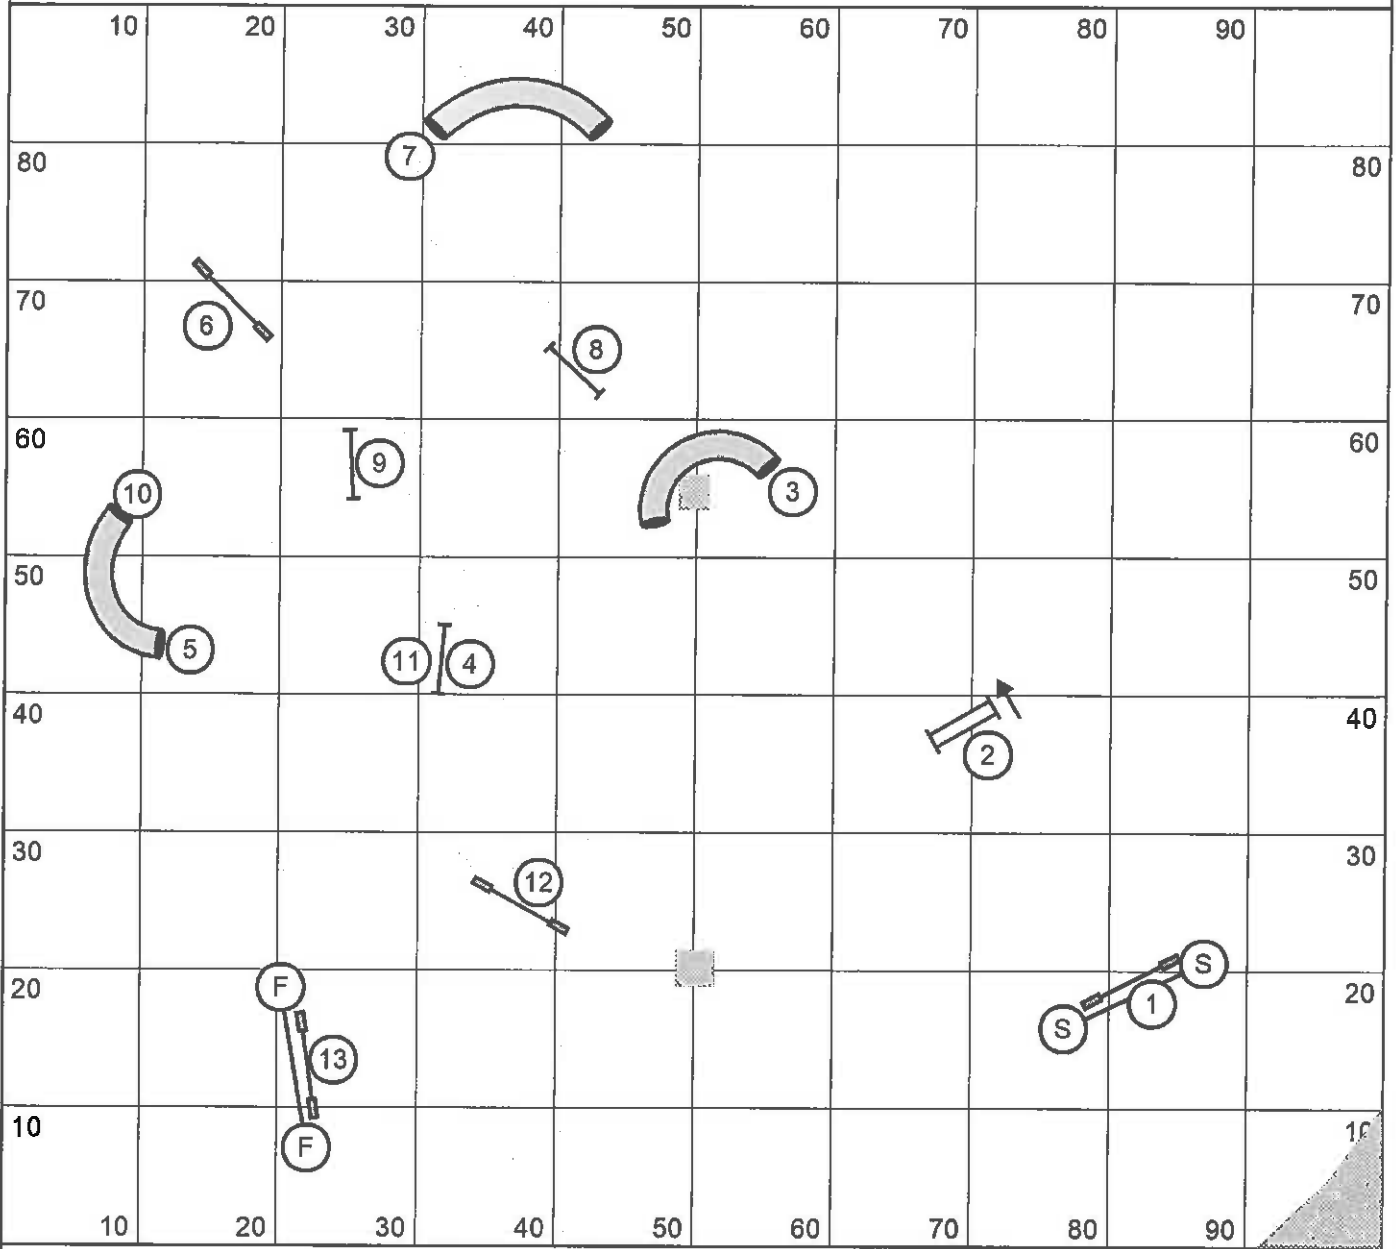

Jumpers Levels 1 & 2

Jumpers Levels 1 & 2
Judged By Jennifer Panattoni
Saturday, June 8, 2024
WI-IL Agility Group
Spring Grove, IL