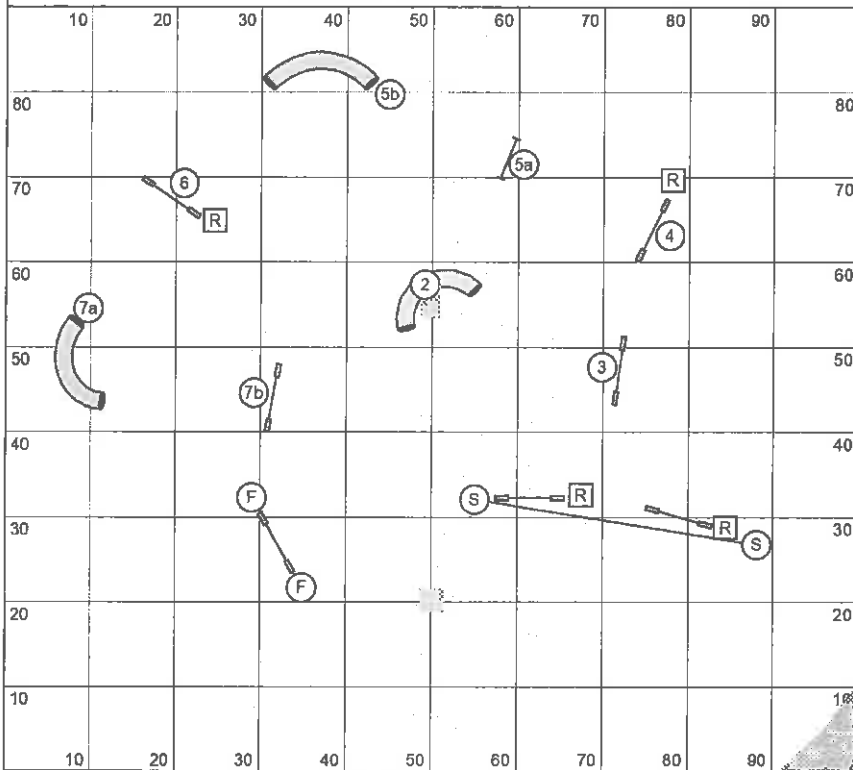

Snooker Levels 1 & 2

Snooker Briefing:

The start line is NOT bi-directional, please start behind the line. In the opening, combos can be done in any order, but both parts must be taken to receive points. In the closing, #2 is bi-directional. Complete the course as numbered. The finish jump is live in the closing, after the first hom, if you direct your dog to it, or if you hear me say thank you/whistle. You must complete the finish jump to receive a score. No penalty if the dog takes the finish jump in the wrong direction or knocks the bar down. Good luck and have FUN!!

Small dog time   50 seconds
Big dog time   45 seconds
16" Veterans jumping 12" get big dog time

Points to Qualify

Level 1	26 points
Level 2	28 points
Level 3	30 points
Levels 5C	32 points
Enth/Spec	2 points fewer at each level

Snooker Levels 1 & 2
Judged By Jennifer Panattoni
Saturday, June 8, 2024
WI-IL Agility Group
Spring Grove, IL