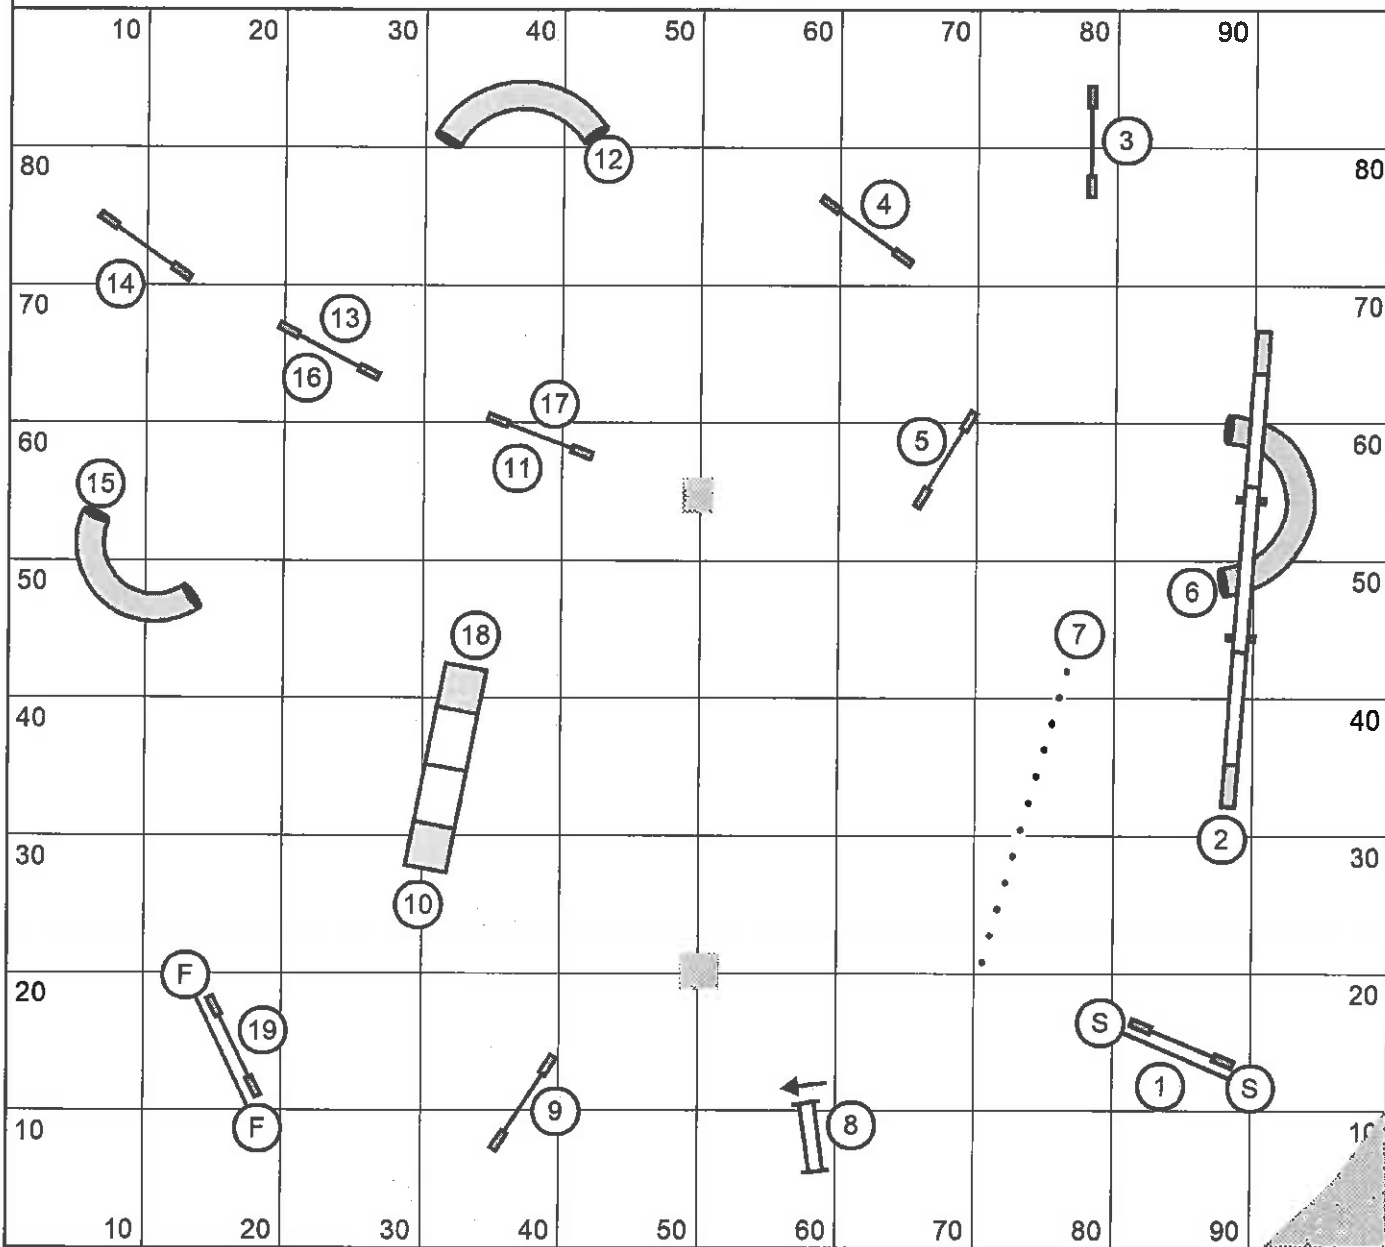

Standard 5C

Standard Levels 5C
Judged By Jennifer Panattoni
Saturday, June 8, 2024
WI-IL Agility Group
Spring Grove, IL