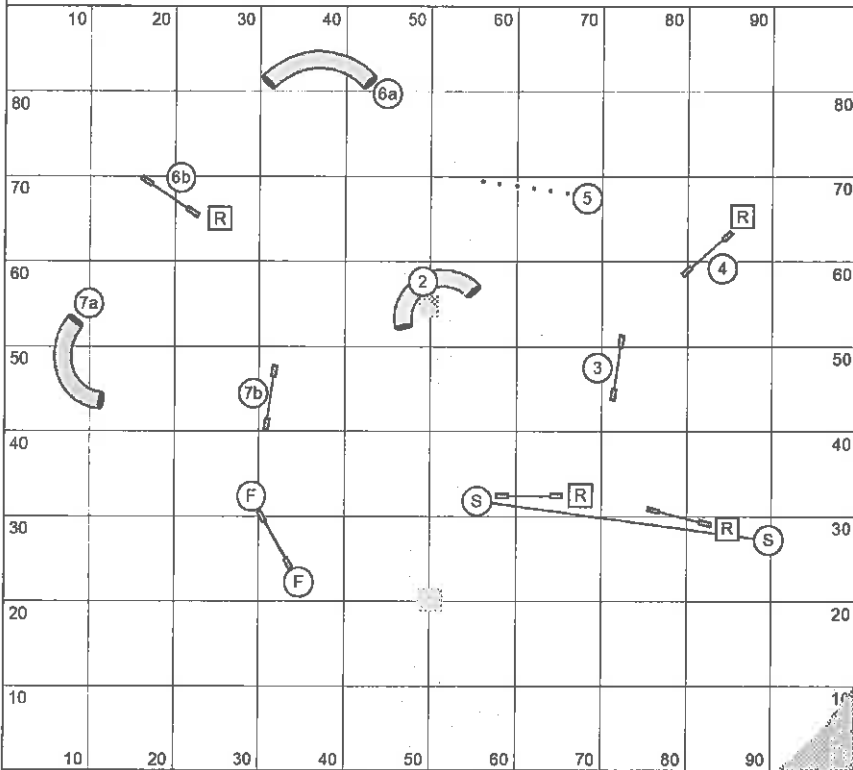

### Snooker Levels 35C

**Snooker Briefing:**

The start line is NOT bi-directional, please start behind the line. In the opening, combos may be done in any order, but both parts must be completed for points. The closing must be completed as numbered. The finish jump is live in the closing, after the horn, if you direct your dog to it, or if you hear me say thank you/whistle. You must complete the finish jump to receive a score. No penalty if the dog takes the finish jump in the wrong direction or takes the bar down. Good luck and have FUN!! #2 is bi-directional in the closing.