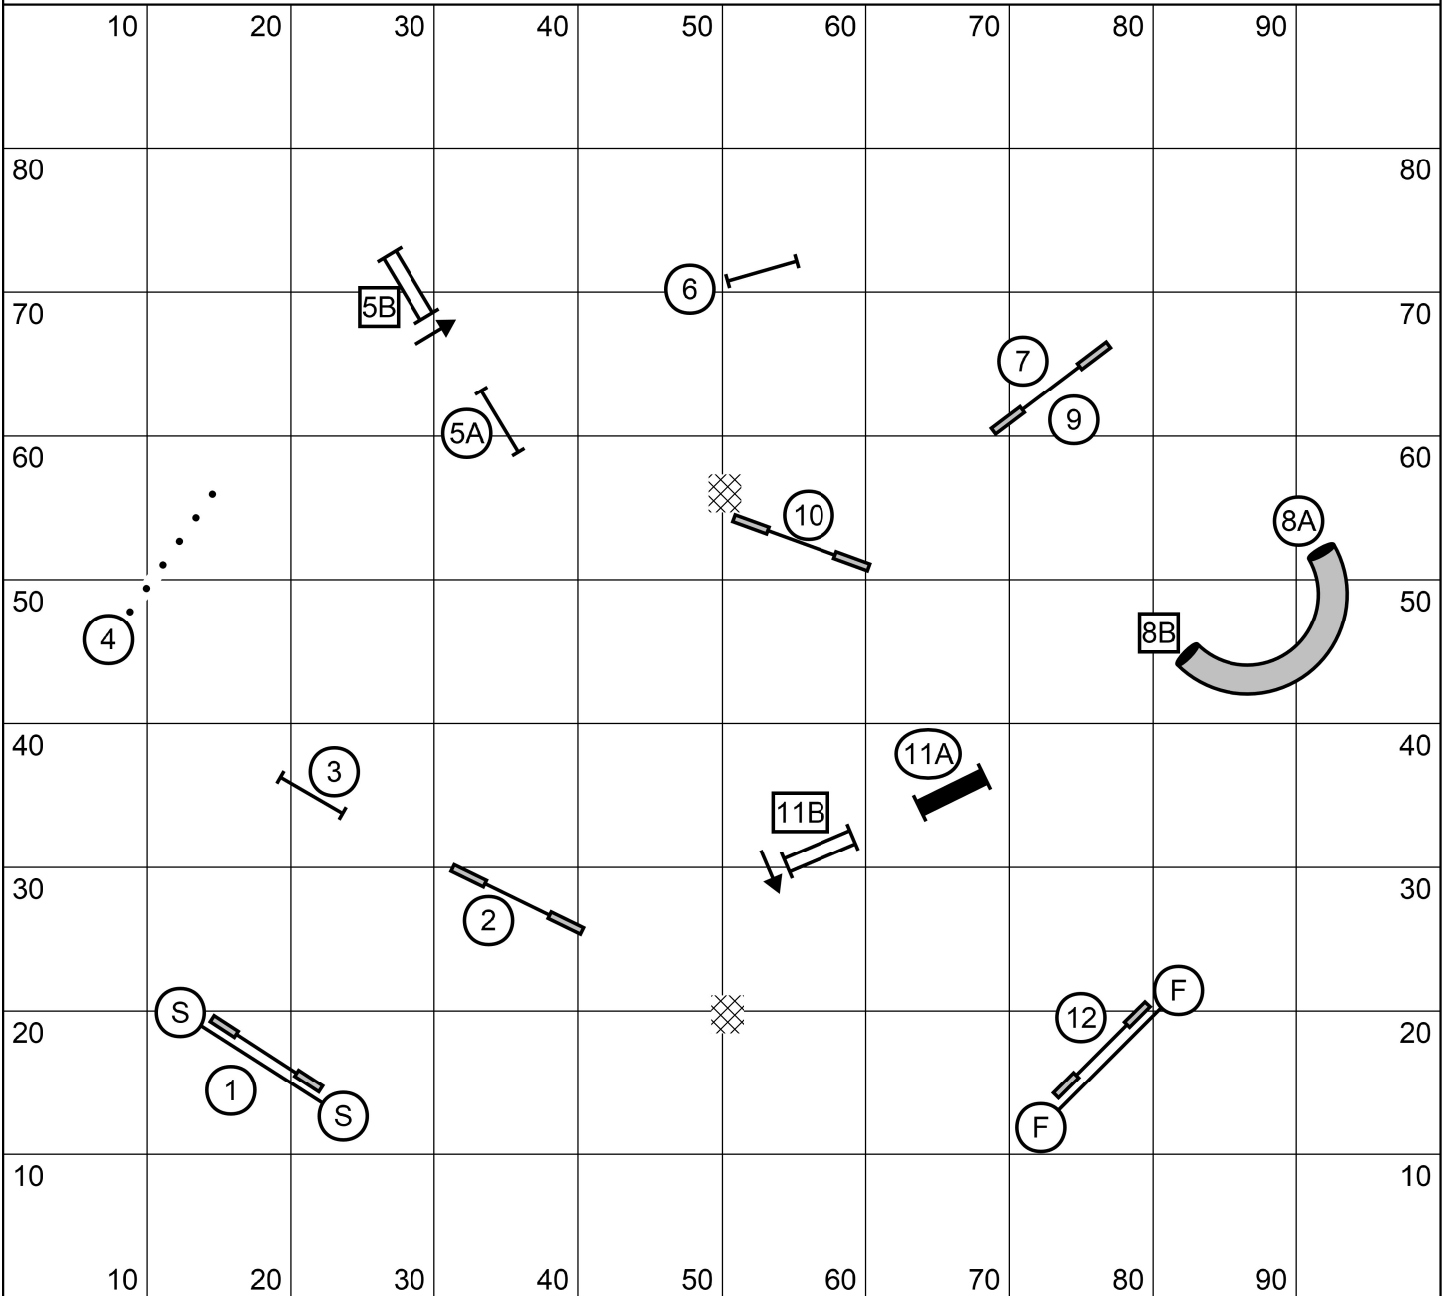

Wildcard Levels: 3, 4, 5 & C

2 B's; 1A
6 is bi-directional

Wildcard Levels: 3, 4, 5 & C
 Judged by: Wayne Van Deusen
 WI-IL Agility Group
 12-10-22
 Spring Grove IL