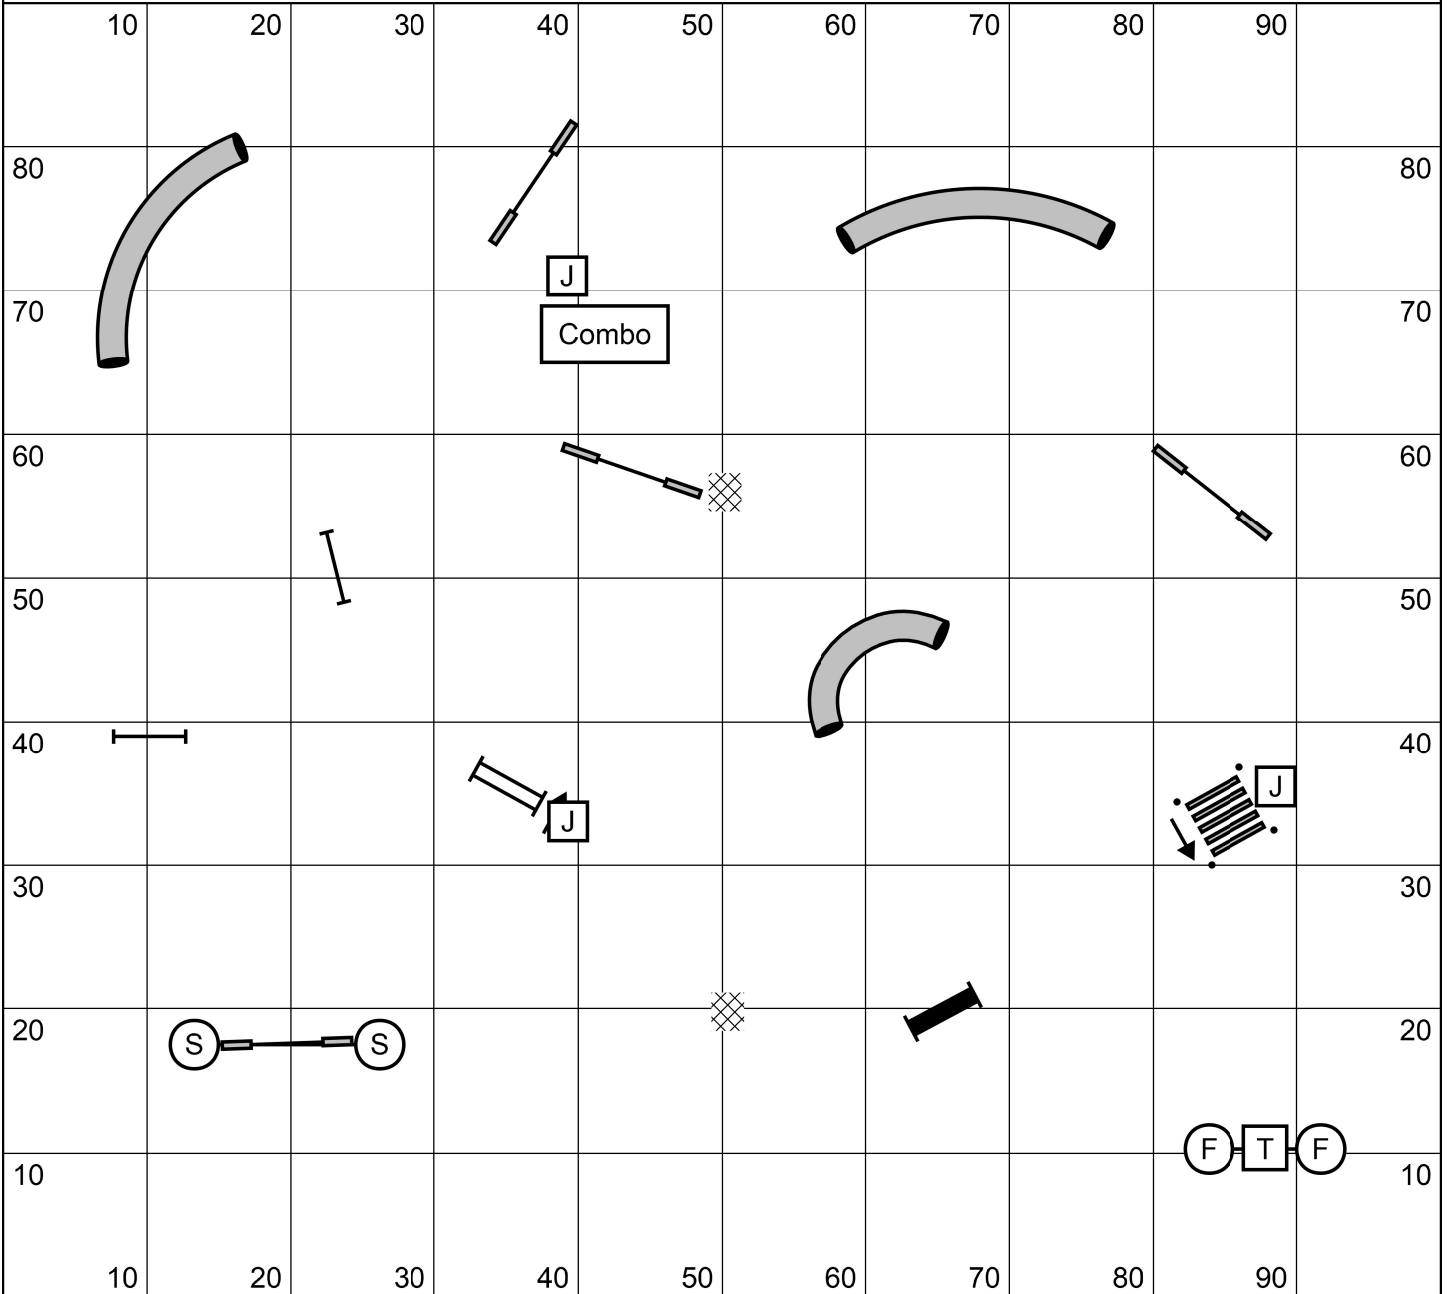

FullHouse All Levels

Start line is bi-directional. Table is live at all times.
 Jokers = 5-points---tunnels and panel jump = 3-points ---
 single jumps = 1-point

FullHouse Levels: 1, 2, 3, 4, 5 & C
 Judged by: Wayne Van Deusen
 WI-IL Agility Group
 12-11-22
 Spring Grove IL

4", 8", 12"
 35s+5s
 16"V, 16", 20", 24"
 30s+5s